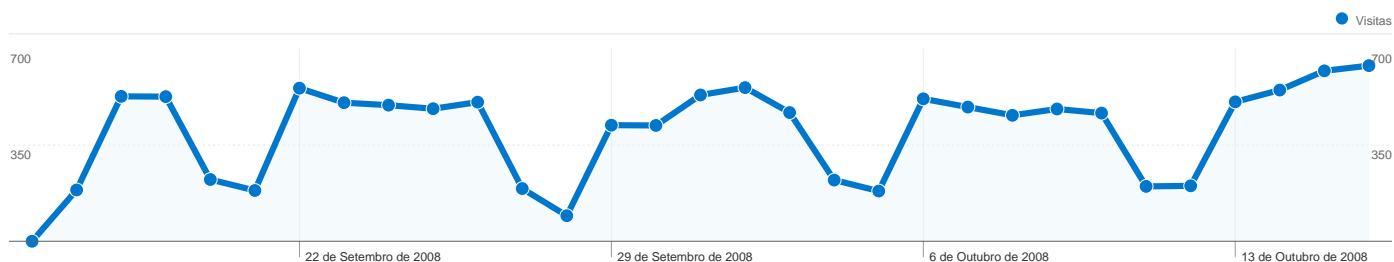

Todas as origens de tráfego

Comparar com: Site

Todas as origens de tráfego enviaram 12.437 VISITAS através de 29 Origens e suportes de dados

Utilização do site

Visitas	Páginas/visitas	Média do tempo no site	% de novas visitas	Taxa de retorno	
12.437 % do total do site: 100,00%	2,55 Média do site: 2,55 (0,00%)	00:03:42 Média do site: 00:03:42 (0,00%)	36,03% Média do site: 35,99% (0,11%)	53,55% Média do site: 53,55% (0,00%)	
Origem/suporte de dados	Visitas	Páginas/visitas	Média do tempo no site	% de novas visitas	Taxa de retorno
(direct) / (none)	10.165	2,57	00:03:50	33,27%	51,51%
google / organic	1.405	2,70	00:03:07	62,85%	63,49%
canalsantola.info / referral	548	2,12	00:03:10	21,17%	59,67%
cstome.net / referral	140	2,21	00:02:52	36,43%	55,00%
search / organic	98	1,53	00:01:52	5,10%	82,65%
webeto.org / referral	17	1,71	00:02:05	5,88%	64,71%
sao-tome.st / referral	10	2,10	00:04:15	50,00%	60,00%
yahoo / organic	9	6,44	00:07:04	55,56%	44,44%
terra / organic	7	1,14	00:00:01	100,00%	85,71%
mail.google.com / referral	6	1,50	00:02:46	33,33%	66,67%

1 - 10 de 29